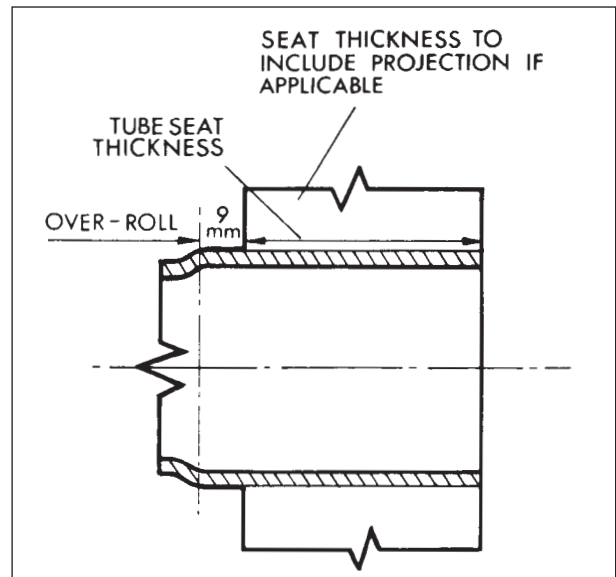

# 'A' Type

(continued)

Drum mandrels will be supplied unless header or short series mandrels are ordered.

MIN BORE TOOL ENTERS		Effective parallel rolling length			Mandrel Size ■	DRUM MANDREL	HEADER MANDREL	SHORT MANDREL	EXTRA SHORT MANDREL
		59mm 2.322"	69mm 2.716"	79mm 3.110"					
mm	inch	TOOL NUMBER			inch				
15	.591				3/8	DA1	HA1	SA1/2	ESA1/2/3
16	.630					225mm lg	450mm lg	145mm lg	125mm lg
17	.669					8.858" lg	17.717" lg	5.709" lg	4.921" lg
18	.709								
19	.748				3/8	DA2	HA2	SA3/4	ESA4/5/6
20	.787					255mm lg	450mm lg	160mm lg	135mm lg
21	.827					10.039" lg	17.717" lg	6.299" lg	5.315" lg
22	.866								
23.5	.925				1/2	DA3	HA3	SA5/6	ESA7/8/9
25	.984					255mm lg	450mm lg	160mm lg	135mm lg
27	1.063					10.039" lg	17.717" lg	6.299" lg	5.315" lg
29	1.142								
31	1.220				3/4	DA4	HA4	SA7/8	ESA10/11/12
33	1.300					350mm lg	500mm lg	214mm lg	174mm lg
35	1.378					13.780" lg	19.685" lg	8.425" lg	6.850" lg
37	1.457	A37/50	A37/60	A37/70	3/4	DA5	HA5	SA9/10	ESA13/14/15
40	1.575	A40/50	A40/60	A40/70		355mm lg	550mm lg	225mm lg	185mm lg
43	1.693	A43/50	A43/60	A43/70		13.976" lg	21.654" lg	8.858" lg	7.284" lg
46	1.811	A46/50	A46/60	A46/70					
49	1.930	A49/50	A49/60	A49/70	3/4	DA6	HA6	SA11/12	ESA16/17/18
52	2.047	A52/50	A52/60	A52/70		355mm lg	550mm lg	225mm lg	185mm lg
56	2.205	A56/50	A56/60	A56/70		13.976" lg	21.654" lg	8.858" lg	7.284" lg
60	2.362	A60/50	A60/60	A60/70					
64	2.520	A64/50	A64/60	A64/70	1	DA7	HA7	SA13/14	ESA19/20/21
68	2.678	A68/50	A68/60	A68/70		355mm lg	550mm lg	225mm lg	185mm lg
72	2.835	A72/50	A72/60	A72/70		13.976" lg	21.654" lg	8.858" lg	7.284" lg
76	2.992	A76/50	A76/60	A76/70					
80	3.149	A80/50	A80/60	A80/70	1	DA8	HA8	SA15/16	ESA22/23/24
84	3.307	A84/50	A84/60	A84/70		355mm lg	550mm lg	225mm lg	185mm lg
88	3.465	A88/50	A88/60	A88/70		13.976" lg	21.654" lg	8.858" lg	7.284" lg
92	3.622	A92/50	A92/60	A92/70					
96	3.780	A96/50	A96/60	A96/70	1	DA8	HA8	SA15/16	ESA22/23/24
100	3.937	A100/50	A100/60	A100/70		355mm lg	550mm lg	225mm lg	185mm lg